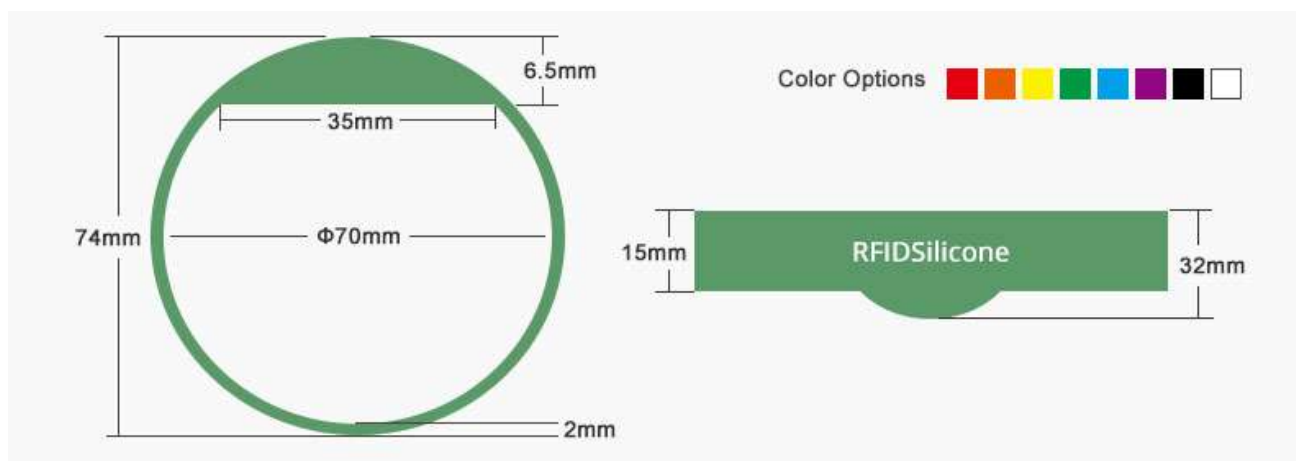

### RFID Silicone Wristband Spec.

- **Material:** Eco silicone
- **Type:** Closed loop
- **Frequency:** HF 13.56MHz, LF 125KHz
- **Size:**  $\Phi 70$ mm
- **Protocol:** ISO14443A, ISO15693, ISO7814, ISO7815, ISO18000-6C
- **Read Range:** 1~10cm approx.
- **Waterproof:** IP68
- **Temperature:** -30 °C to 90 °C
- **Color:** Customized color per PMS.
- **Craft:** Silk screen printing, laser engraving, embossed, heat transfer etc
- **Packaging:** 100pcs/poly bag, 1000pcs/ctn

### PRODUCT SIZE