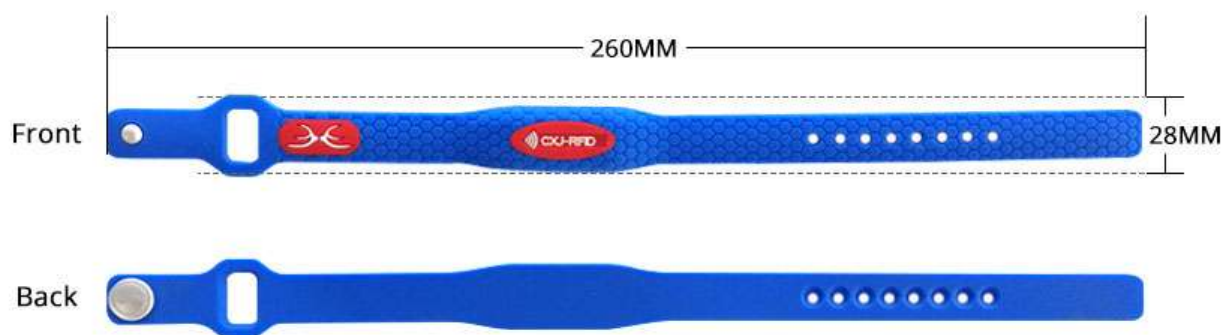

### RFID Silicone Wristband Spec.

- **Material:** Eco silicone
- **Frequency:** HF 13.56MHz, LF 125KHz
- **Size:** 260x28x3mm
- **Lock Mechanism:** Adjustable type
- **Protocol:** ISO/IEC 14443A, ISO/IEC 7814, ISO/IEC 7815, ISO/IEC 15693
- **Read Range:** LF/HF 1~10cm approx.
- **Color:** Orange, pink, black, yellow etc., can be customized.
- **Waterproof:** IP67
- **Temperature:** -30 °C to 90 °C
- **Craft:** UID/ID number printed, QR code, Data encoded etc.
- **Packaging:** 100pcs/poly bag, 1000pcs/ctn.

### PRODUCT INTRODUCTION

Adjustable RFID silicone wristbands are flexible designed to embed one RFID chips. These wearable RFID wristbands are made of 100% eco-friendly silicone, waterproof and usable. This silicone wristband could combine with LF or HF chip for multi tasks. It is comfortable to wear and widely used in daily life, such as access control, cashless POS payment, loyalty program etc. One RFID silicone wristband meets your multiple needs.

### PRODUCT SIZE

Thickness: 3mm

Wristband color