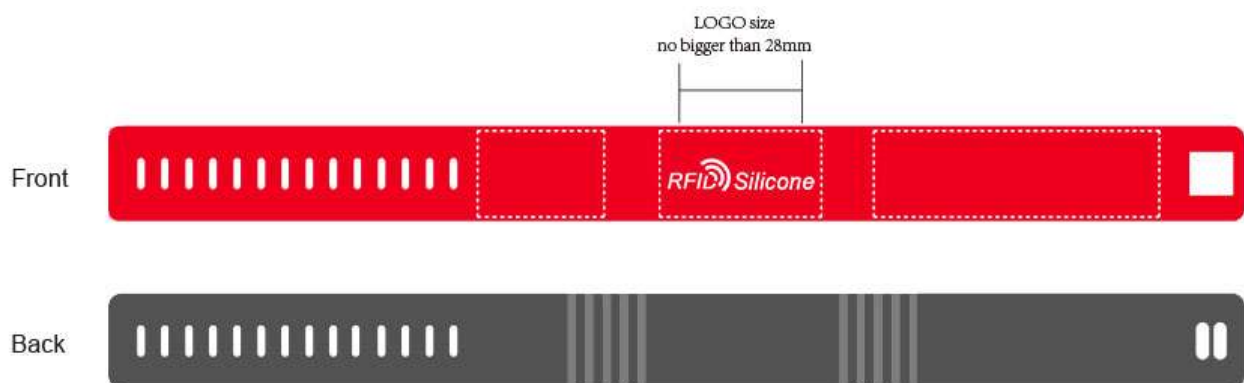

PRODUCT SIZE

CONTACT

Ms. Edith Chen

P/W: +86 13612933572

Email: info@rfidsilicone.com

Skype: live:cxjrfid

ADD: 11F, Datang Era Bldg, Meilong Blvd, Qinghu,
Longhua New District, Shenzhen City, Guangdong
518109 China.