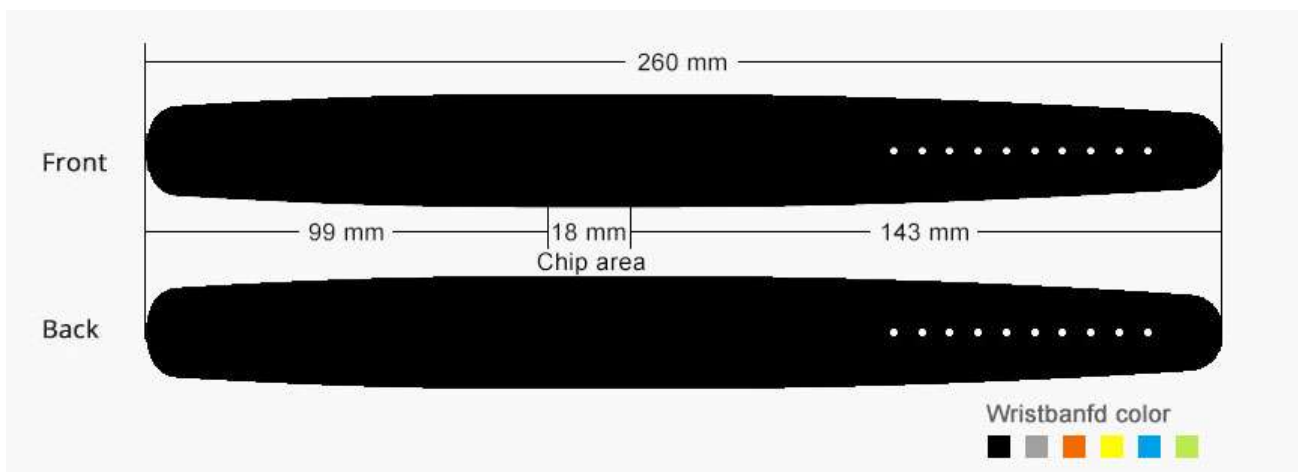

PRODUCT SIZE

CONTACT

Ms. Edith Chen

P/W: +86 13612933572

Email: info@rfid silicone.com

Skype: live:cxjrfid

ADD: 11F, Datang Era Bldg, Meilong Blvd, Qinghu,
Longhua New District, Shenzhen City, Guangdong
518109 China.