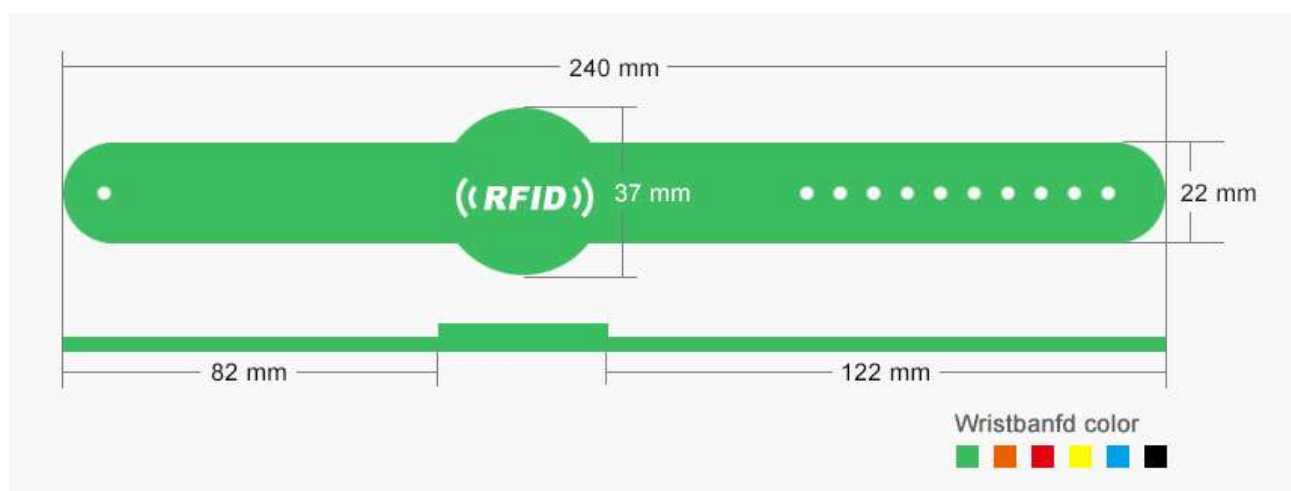

PRODUCT SIZE

CONTACT

Ms. Edith Chen

P/W: +86 13612933572

Email: info@rfidsilicone.com

Skype: live:cxjrfid

ADD: 11F, Datang Era Bldg, Meilong Blvd, Qinghu,
Longhua New District, Shenzhen City, Guangdong
518109 China.