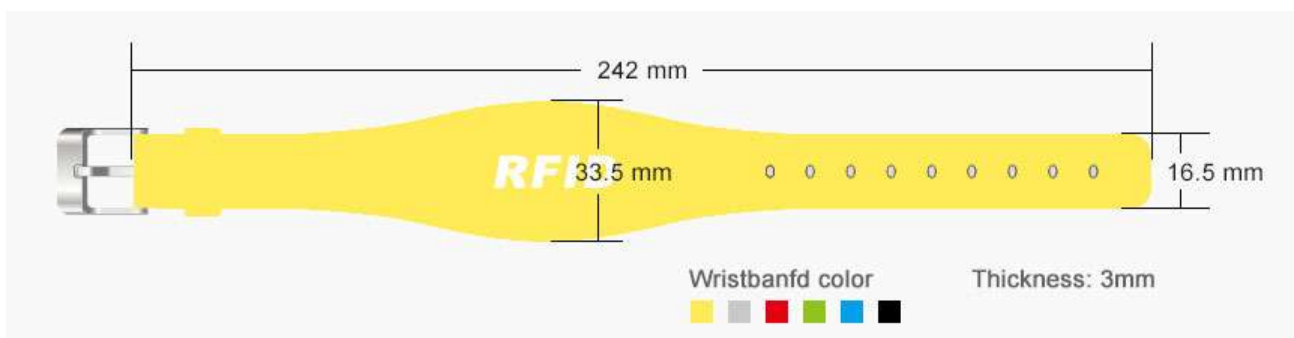

### RFID Silicone Wristband Spec.

- **Material:** Eco silicone
- **Frequency:** LF, HF, UHF, dual frequency
- **Size:** 242x33.5x3mm
- **RFID chip:** Alien H3, FM11RF08, Mifare S50, NTAG 213 etc.
- **Read Range:** LF: 1-10cm, HF: 1-10cm, UHF: 2m(Fixed reader, 30dBm/9dBi); 4m(Handheld reader, 30dBm/4dBi)
- **Color:** Pantone-matched base color + PMS/full color logo print.
- **Waterproof:** IP67
- **Temperature:** -30 °C to 90 °C
- **Craft:** UID/ID number printed, QR code, Data encoded etc.
- **Packaging:** 17g/pcs, 100pcs/bag, 1000pcs/carton(N.W.: 17kg/carton; G.W.: 18 kg/carton, 515mm\*255mm\*350mm).

### PRODUCT SIZE