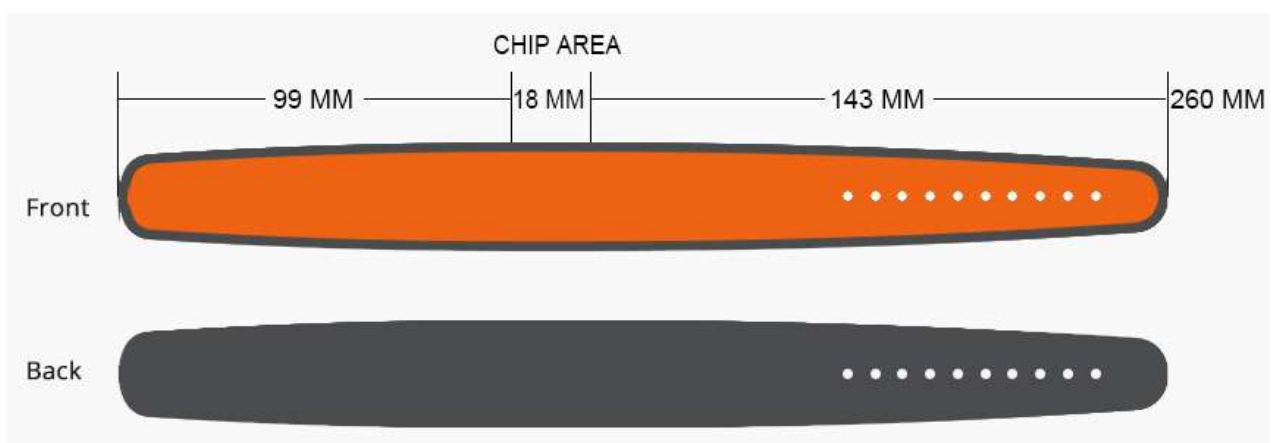

PRODUCT SIZE

CONTACT

Ms. Edith Chen

P/W: +86 13612933572

Email: info@rfidsilicone.com

Skype: live:cxjrfid

ADD: 11F, Datang Era Bldg, Meilong Blvd, Qinghu,
Longhua New District, Shenzhen City, Guangdong
518109 China.